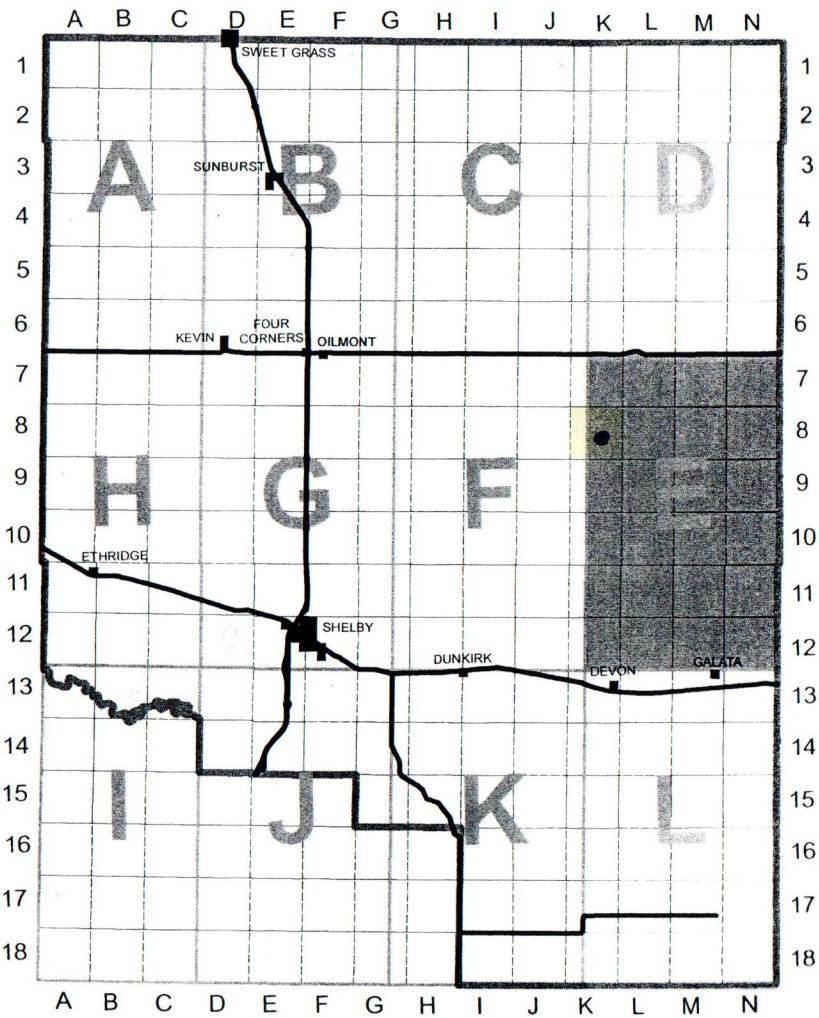

TOOLE COUNTY MAP KEY

Site: Damm 33/State 33

Operator: Toole County Road Department

Section 33 Township 34N, Range 2E Toole County, MT

Copyright - Toole Co., MT - 2014

MAP - E